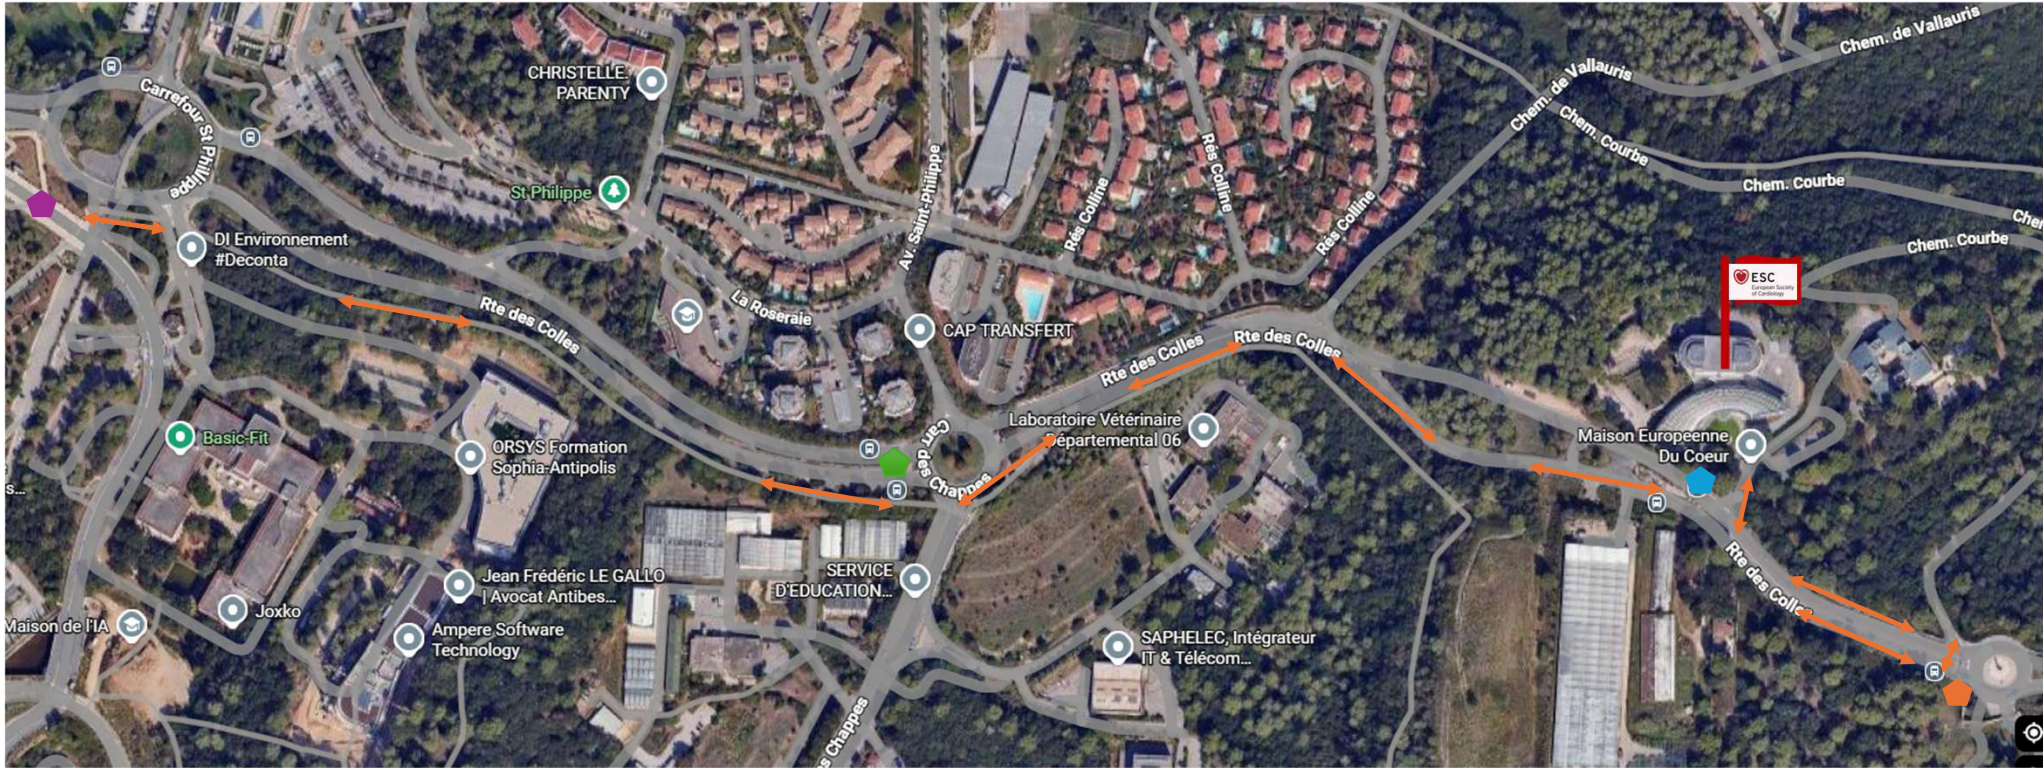

Walking Directions from Bus Stops to the EHH Congress Center

← Safe walking pathway

Bus Stop Saint-Philippe (Line A)

Bus Stop Les Chappes (Lines 630, 9)

Bus Stop Maison du Coeur (Line 12 from Antibes)

Bus Stop Bioparc (Line 12 to Antibes)

Congress Center - EHH