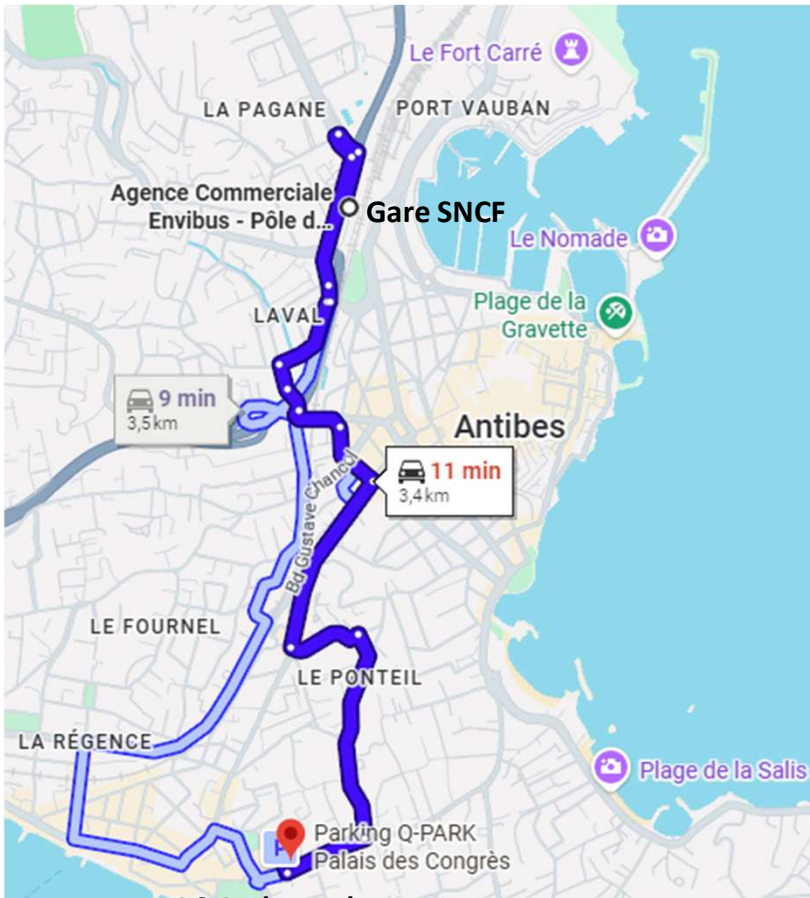

## Pick-up locations:

- Ibis / Mercure Hotel
- Bus stop between Mouratoglou Resort and B&B
- Moxy Hotel Parking

# Shuttles EHH > hotels in Sophia Antipolis : Mouratoglou Hotel

Bus stop between  
Mouratoglou Hotel and  
B&B Hotel

# Shuttles EHH > Juan les Pins / Antibes

Accessible via a footbridge  
from the train station.