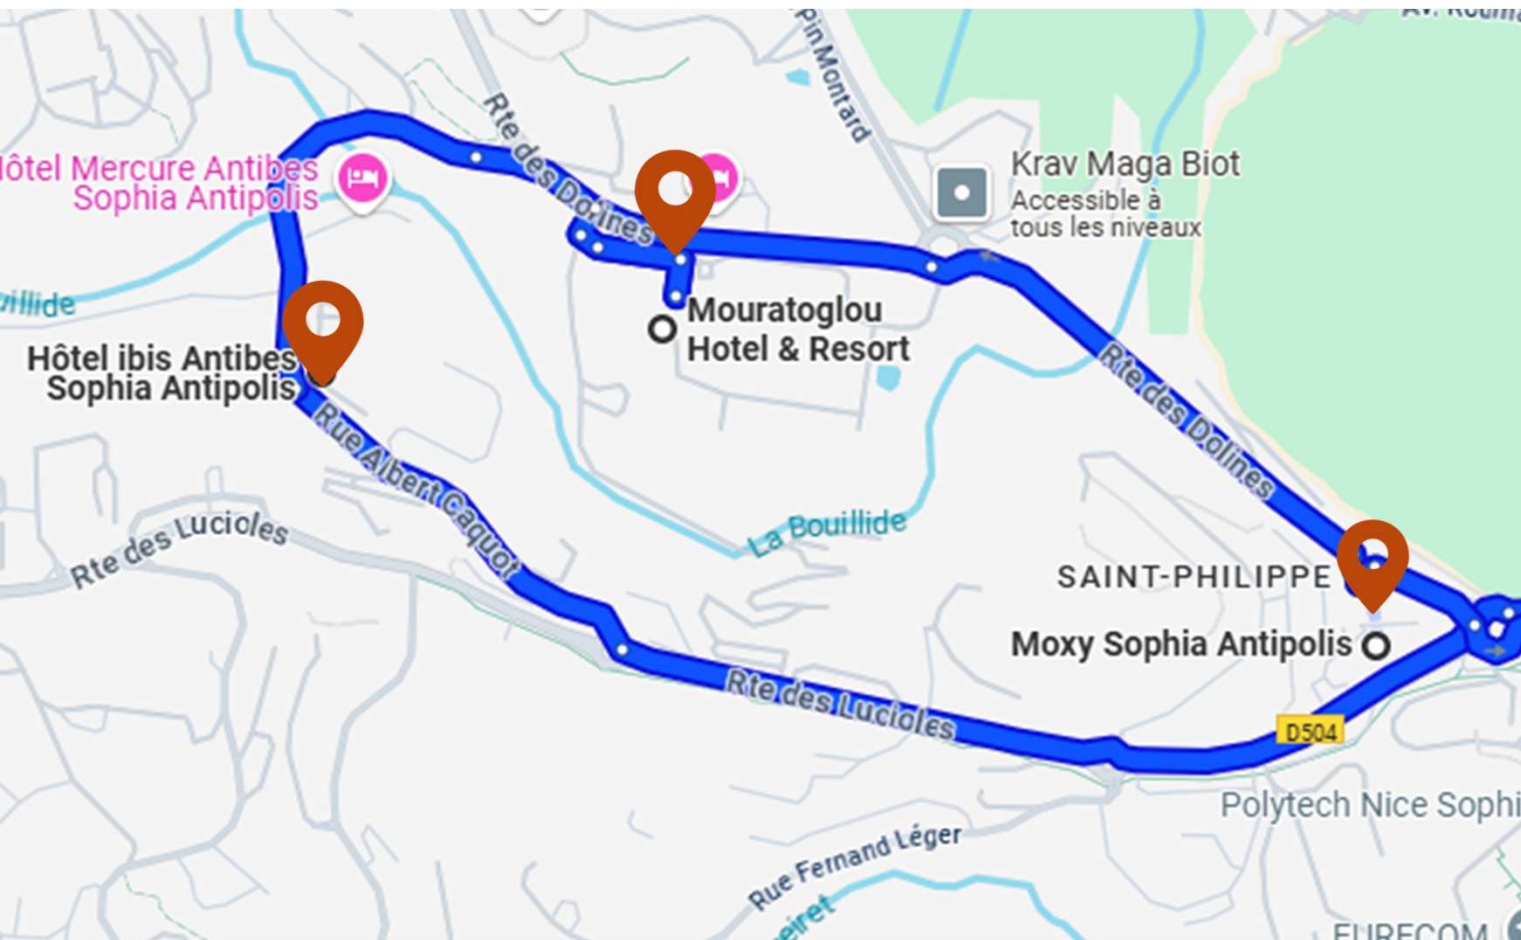

# Bus schedule: Saturday 13 June - Morning

TIME	FROM	TO	WHO?	Nb pax
07:30	Juan les pins + Gare routière d'Antibes	EHH	Participants	Bus 50
07:50	Juan les pins + Gare routière d'Antibes	EHH	Participants	Bus 50
08:00	Juan les pins + Gare routière d'Antibes	EHH	Participants	Bus 50
07:40	Sophia Antipolis Hotels (Moxy, Ibis, Mouratoglou)	EHH	Board & faculty in priority	Bus 50
08:00	Sophia Antipolis Hotels (Ibis, Mouratoglou, Moxy)	EHH	All	Bus 50
08:20	Sophia Antipolis Hotels (Ibis, Mouratoglou, Moxy)	EHH	All	Bus 50

## Pick-up locations:

- Ibis / Mercure Hotel
- Bus stop between Mouratoglou Resort and B&B
- Moxy Hotel Parking

# Shuttles EHH > hotels in Sophia Antipolis : Ibis / Mercure Hotel

Stop between the Ibis  
and the Mercure  
Hotel.

# Shuttles EHH > Juan les Pins / Antibes