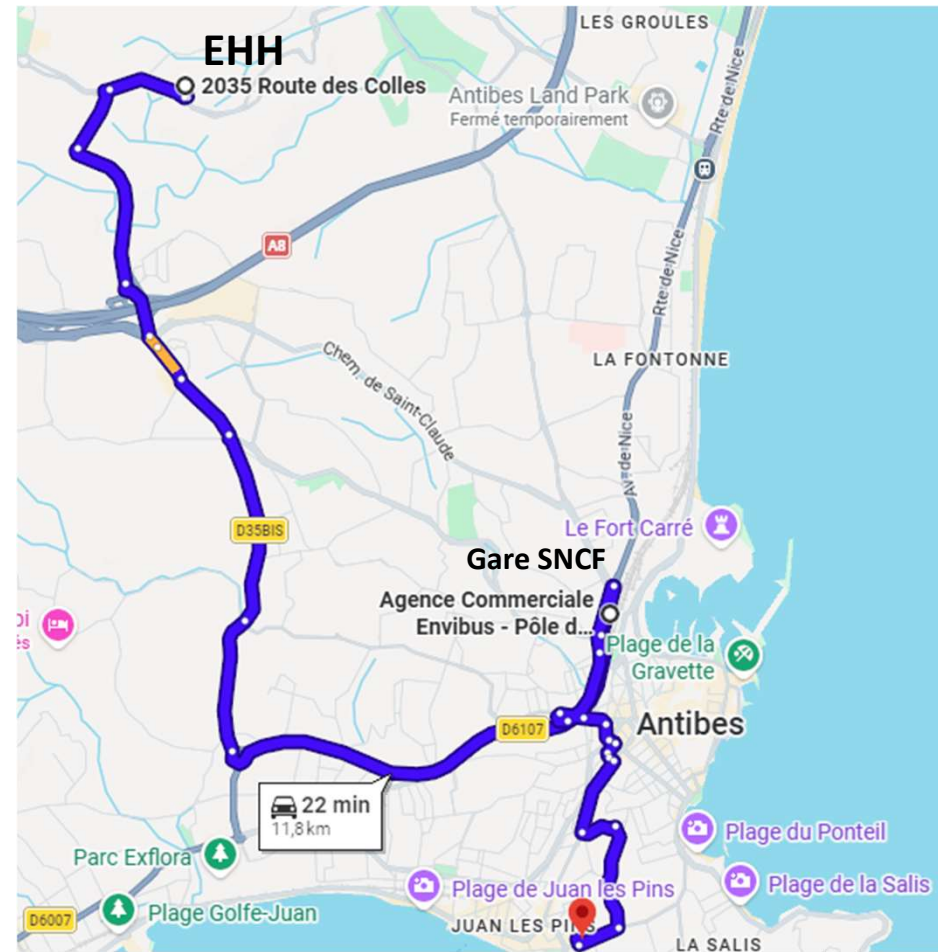

## Pick-up locations:

- Ibis / Mercure Hotel
- Bus stop between Mouratoglou Resort and B&B
- Moxy Hotel Parking

# Shuttles EHH > hotels in Sophia Antipolis : Ibis / Mercure Hotel

Stop between the Ibis  
and the Mercure  
Hotel.

# Shuttles EHH > hotels in Sophia Antipolis : Mouratoglou Hotel

Bus stop between  
Mouratoglou Hotel and  
B&B Hotel

# Shuttles EHH > Juan les Pins / Antibes